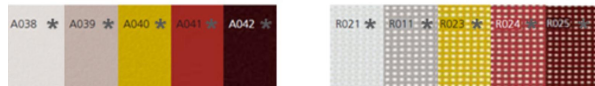

*only highframe colors, bigframe colors, frameXL colors
* for outdoor