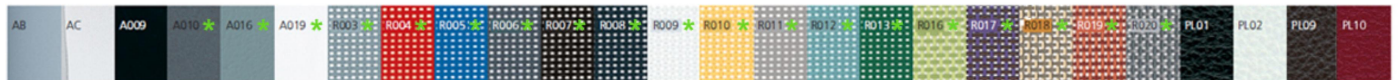

*only highframe colors, bigframe colors, frameXL colors
* for outdoor

Alias

Via delle Marine 5 24064 Grumello del Monte BG +39 035 44 22 511 www.aliasdesign.it info@aliasdesign.it