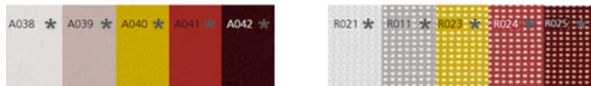

*only highframe colors, bigframe colors, frameXL colors
* for outdoor

Alias

Via delle Marine 5 24064 Grumello del Monte BG +39 035 44 22 511 www.aliasdesign.it info@aliasdesign.it