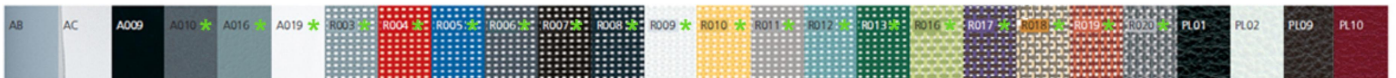

*only highframe colors, bigframe colors, frameXL colors
* for outdoor

Alias

Via delle Marine 5 24064 Grumello del Monte BG +39 035 44 22 511 www.aliasdesign.it info@aliasdesign.it