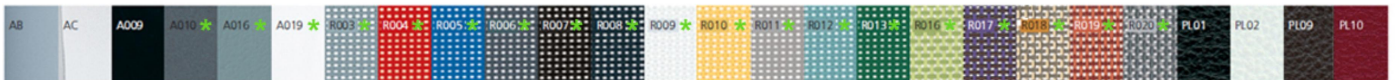

*only highframe colors, bigframe colors, frameXL colors
* for outdoor

Alias

Via delle Marine 5 24064 Grumello del Monte BG +39 035 44 22 511 www.aliasdesign.it info@aliasdesign.it