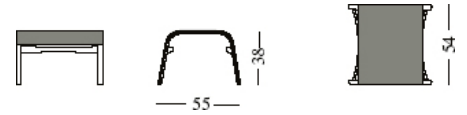

feetframe 431 design Alberto Meda

Footstool with structure composed of extruded aluminium profile and die-cast aluminium elements, seat in fire retardant PVC covered polyester mesh or black leather.