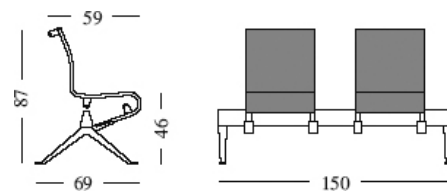

floatingframe BA2 design Alberto Meda

Beam seating system with structure in polished, stove enamelled or chromed aluminium; seat composed of two bigframe and fire retardant PVC covered polyester mesh.