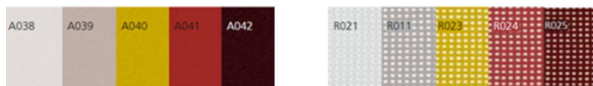

Alias

Via delle Marine 5 24064 Grumello del Monte BG +39 035 44 22 511 www.aliasdesign.it info@aliasdesign.it