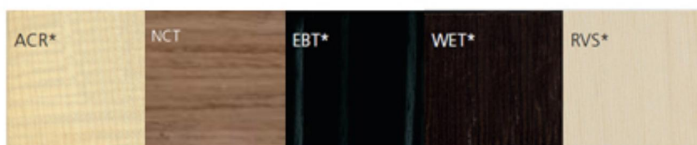

# la leggera bench 307 design Riccardo Blumer

Bench with solid wooden structure, veneered in natural maple, ash stained ebony, cherry-wood, wenge or whitened oak, internal void injected with structural polyurethane foam.

## structure, colors

legno - wood - Holz  
bois - hout

verniciatura opaca - matt lacquer - Mattlack  
laquage opaque - mat gelakt

\*ilvolo is available only with these finishes

**Alias**

Via delle Marine 5 24064 Grumello del Monte BG +39 035 44 22 511 [www.aliasdesign.it](http://www.aliasdesign.it) [info@aliasdesign.it](mailto:info@aliasdesign.it)