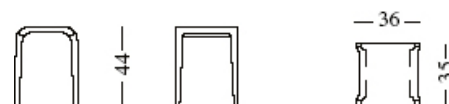

la leggera stool 310 design Riccardo Blumer

Stool with solid wooden structure, veneered in natural maple, ash stained ebony, cherry-wood, wenge or whitened oak, internal void injected with structural polyurethane foam.