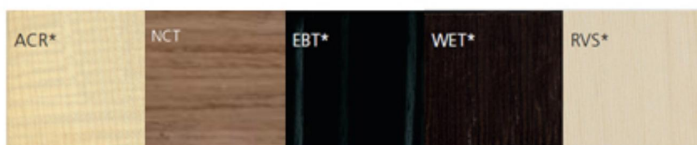

la leggera stool 310 design Riccardo Blumer

Stool with solid wooden structure, veneered in natural maple, ash stained ebony, cherry-wood, wenge or whitened oak, internal void injected with structural polyurethane foam.

structure, colors

legno - wood - Holz
bois - hout

verniciatura opaca - matt lacquer - Mattlack
laquage opaque - mat gelakt

*ilvolo is available only with these finishes

Alias

Via delle Marine 5 24064 Grumello del Monte BG +39 035 44 22 511 www.aliasdesign.it info@aliasdesign.it