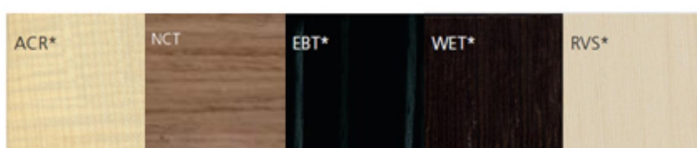

la leggera little stool 315 design Riccardo Blumer

Little stool with solid wooden structure, veneered in natural maple, ash, cherry-wood, wenge or whitened oak, internal void injected with structural polyurethane foam.

structure, colors

legno - wood - Holz
bois - hout

verniciatura opaca - matt lacquer - Mattlack
laquage opaque - mat gelakt

*ilvolo is available only with these finishes

Alias

Via delle Marine 5 24064 Grumello del Monte BG +39 035 44 22 511 www.aliasdesign.it info@aliasdesign.it