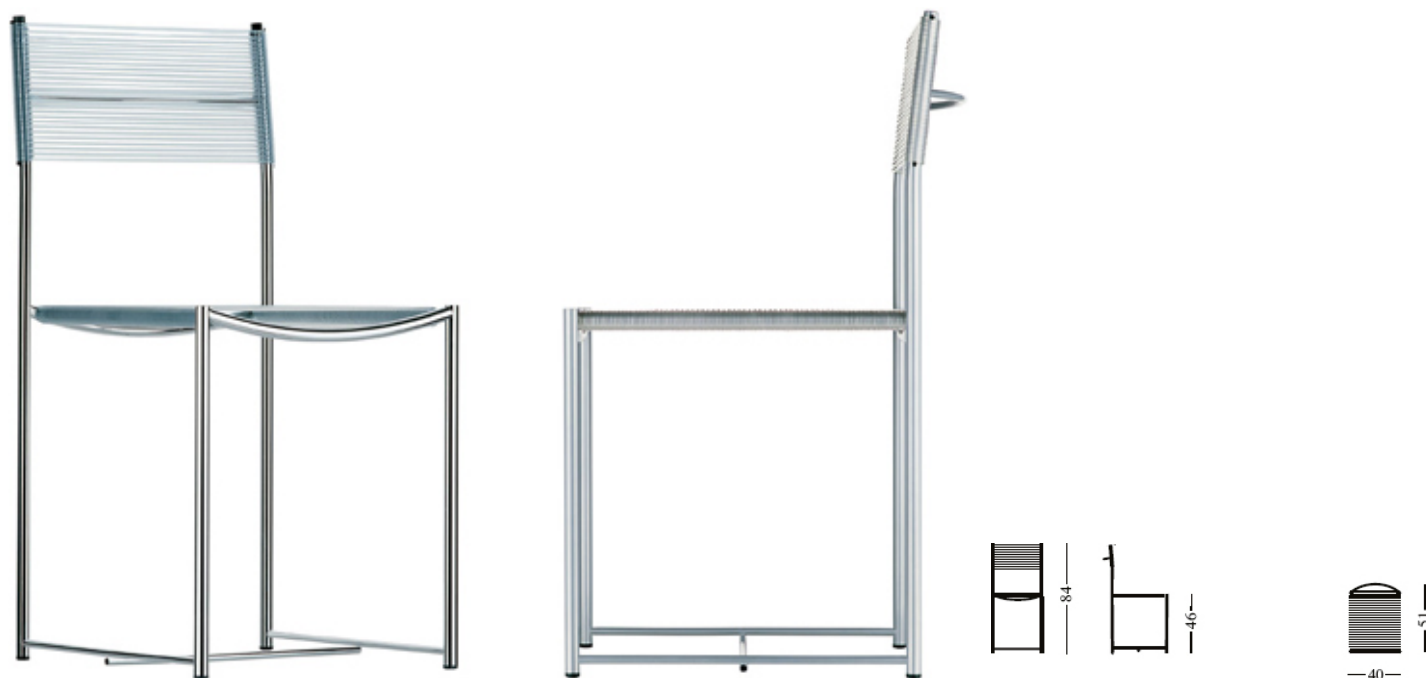

spaghetti chair 101 design Giandomenico Belotti

Chair with structure in chromed or stove enamelled steel, seat and back in PVC, hide or soft.

structure

acciaio - steel - Stahl
acier - staal

acciaio verniciato - stove enamelled steel
Stahl lackiert - acier laqué - gelakt staal

colors

PVC

pelle - leather - Leder
cuir - leder

*available only for spaghetti gemini

Alias

Via delle Marine 5 24064 Grumello del Monte BG +39 035 44 22 511 www.aliasdesign.it info@aliasdesign.it