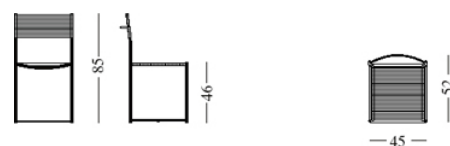

spaghetti XL 167 design Giandomenico Belotti

XL chair with structure in chromed or stove enamelled steel, seat and back in PVC, hide or soft.

structure

acciaio - steel - Stahl
acier - staal

acciaio verniciato - stove enamelled steel
Stahl lackiert - acier laqué - gelakt staal