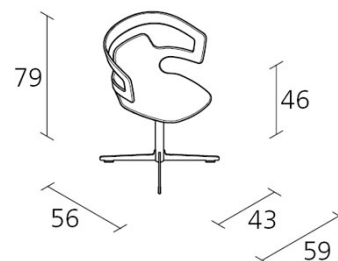

segستا cross 557 design Alfredo Häberli

Self adjusting swivel chair with arms with structure in stove enamelled steel; seat and back in solid plastic material.