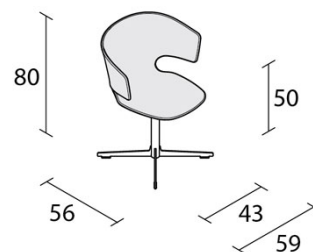

taormina cross 563 design Alfredo Häberli

Self adjusting swivel armchair with structure in stove enamelled steel. Seat and back in solid plastic material padded with CFC free expanded polyurethane foam, cover in removable fabric or in leather.