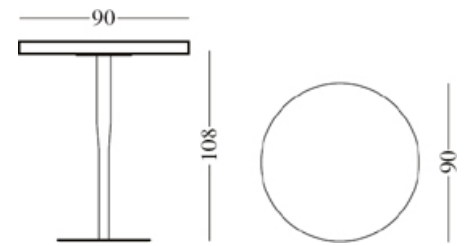

atlas table 796 design Jasper Morrison