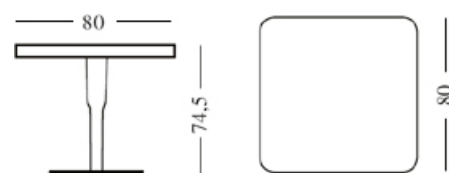

atlas table 785 design Jasper Morrison

Square table with 80 mm diameter stove enamelled steel leg finished in textured matt metallic grey, top in maple or in laminate and maple heart-wood edge; 530 mm diameter base in stove enamelled steel finished in matt metallic grey.