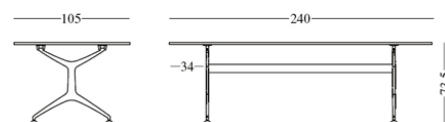

frametable 496_240 design Alberto Meda

Fixed table with structure composed of die-cast aluminium elements, with stove enamelled or polished finish. Top in aluminium alloy panel edged with polycarbonate sheet, laminate in various colours, wenge or whitened oak veneered, or transpered tempered glass.