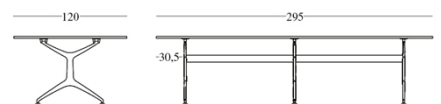

frametable 496_295XL design Alberto Meda

Fixed table with structure composed of die-cast aluminium elements, with stove enamelled or polished finish. Top in aluminium alloy panel edged with polycarbonate sheet, laminate in various colours, wenge or whitened oak veneered, or transpered tempered glass.