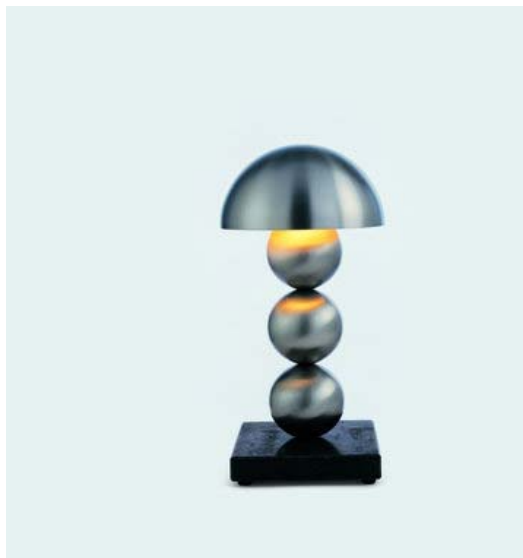

QUASAR**CITADEL****Product specifications**

- Sizes: 14 x 14 x 29 cm / 5.5 x 5.5 x 11.4 inch
- Watt quantity per format: 40 watt
- Socket sizes: 1 x E14 / 40W
- Material: Brass deadened or nickel deadened, foot natural stone
- Designer: Jan Pauwels