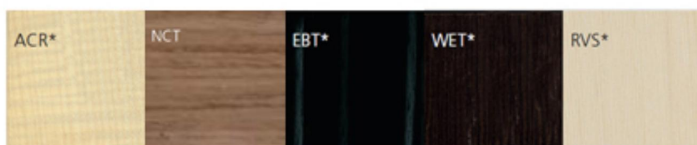

ilvolo 395 design Riccardo Blumer

120 cm width and 73 cm height table; solid maple or ash wood structure, veneered in natural maple, ash stained ebony, cherry-wood, wengè or whitened oak. internal support injected with polyurethane foam.

structure, colors

legno - wood - Holz
bois - hout

verniciatura opaca - matt lacquer - Mattlack
laquage opaque - mat gelakt

*ilvolo is available only with these finishes

Alias

Via delle Marine 5 24064 Grumello del Monte BG +39 035 44 22 511 www.aliasdesign.it info@aliasdesign.it