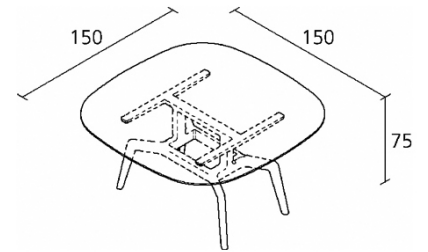

stabiles 150X150 691 design Alfredo Häberli

High square table with 4 legs, top in veneered plywood with solid edge. Veneer available in different types of wood or lacquered MDF available in different colors. Structure in solid wood available in different types of woods or solid beech wood lacquered in different colors with reinforcement steel frame.