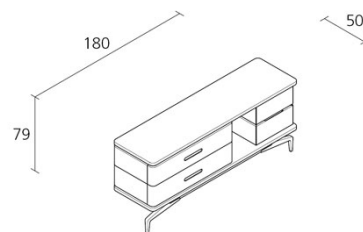

legnomobile C2 810 design Alfredo Häberli

Chest with 2 big drawers in natural maple or stained wenge veneered plywood or in matt lacquered Medium Density; 2 small drawers only in matt lacquered Medium Density, base and top in veneered plywood or in matt lacquered Medium Density; handles in polycarbonate and adjustable feet in polished or matt stove enamelled die-cast aluminium.

structure

alluminio - aluminium - Aluminium
aluminium - aluminium

verniciatura opaca - matt laquer - Mattlack
laquage opaque - mat gelakt