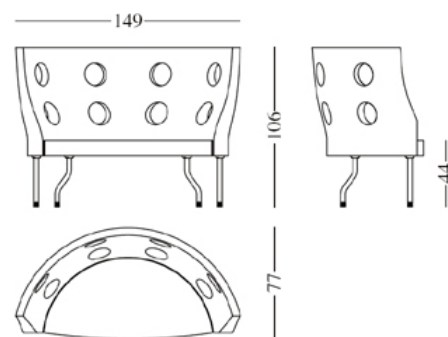

flexus 912 design Paolo Rizzatto

Two-seat sofa with holes and high back. Structure in CFC free expanded polyurethane with steel inlay. Cover in 'elastico' fabric or 'tecnofar'; seat with removable cover and legs in stove enamelled or chromed steel.