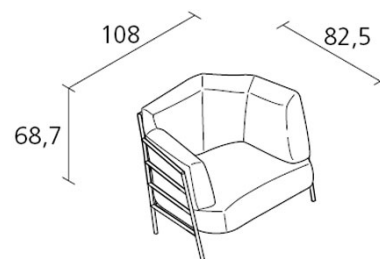

# dehors indoor 376 design Michele De Lucchi

Armchair with structure in textured white (A019) stove enamelled steel and seat with elastic strips. Cushions in removable white leather cover and stuffing in feather.