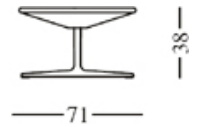

TT1 flat 626 design Alfredo Häberli

1-seat sofa with seat shell in solid polyurethane, and internal void injected with CFC free polyurethane foam. Legs in die-cast polished aluminium. Seat with removable Kvadrat fabric in a range of colours.

structure

alluminio - aluminium - Aluminium
aluminium - aluminium

colors

tessuto - fabric - Stoff - tissu - textiel
KVADRAT*TEMPO

tessuto - fabric - Stoff - tissu - textiel
KVADRAT*TONUS3

pelle - leather - Leder
cuir - leder