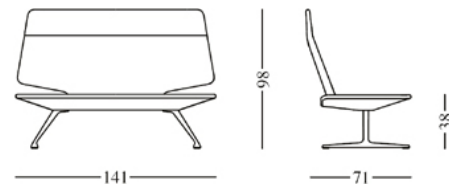

TT2 high 638 design Alfredo Häberli

2-seat sofa with high back in CFC free expanded polyurethane foam with steel inlay and seat shell in solid polyurethane, internal void injected with CFC free polyurethane foam and steel inlay. Legs in die-cast polished aluminium. Seat and back with removable Kvadrat fabric in a range of colours.