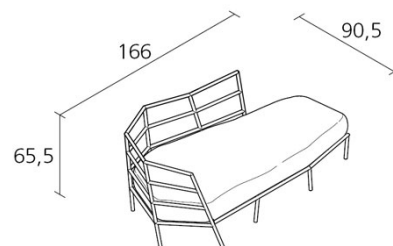

dehors dormeuse 373 design Michele De Lucchi

Dormeuse for outdoor use with structure in textured white (A019) stove enamelled steel or treated aluminium covered in brown (MD01) polyethylene. Removable cover in 100% coloured acrylic fabric and stuffing in expanded alkylid resin.

structure

A019

A027

colors

tessuto "tempotest" - "tempotest" fabric
"tempotest" Stoff - tissu "tempotest" - "tempotest" textiel

PT01

PT02

PT03