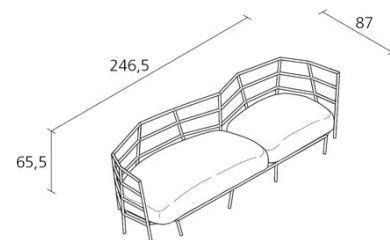

dehors sofa 372 design Michele De Lucchi

Three-seater sofa for outdoor use with structure in textured white (A019) stove enamelled steel or treated aluminium covered in brown (MD01) polyethylene. Removable cover in 100% coloured acrylic fabric and stuffing in expanded alkyl resin.

structure

A019

A027

colors

PT01

PT02

PT03

Alias

Via delle Marine 5 24064 Grumello del Monte BG +39 035 44 22 511 www.aliasdesign.it info@aliasdesign.it