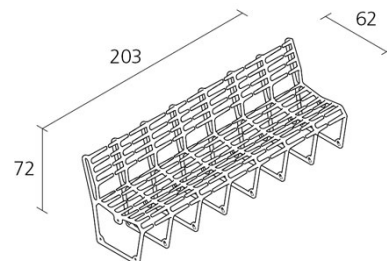

ghisa G01 design Riccardo Blumer

Linear bench made up of modular seats in lamellar cast iron lacquered for outdoor use. Connecting elements in stove enamelled steel.

colors, structure

A034

A031