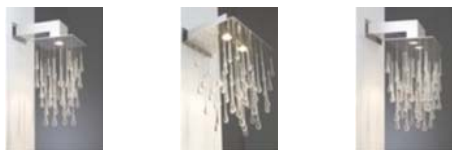

## DOCCIA SQUARE

### Product specifications

- Sizes: 25 x 37.9 x max.53.4 cm / 9.8 x 14.9 x max.21 inch
- Watt quantity per format: 50 watt or 100 watt
- Socket sizes: 1 or 2 x GU5,3 / 50W / 12V
- Material: Stainless steel, aluminium and glass.
- Designer: Jos Muller