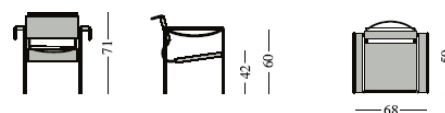

outdoor lounge chair 209 design Giandomenico Belotti

Stacking armchair for outdoor use, with structure in anthracite stove enamelled steel with galvanic treatment or brushed stainless steel; seat and back in polyester mesh, washing machine 30°C.