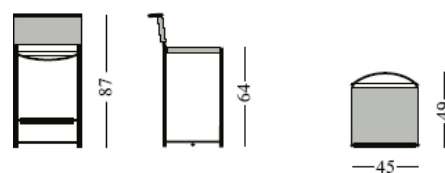

outdoor medium stool 224 design Giandomenico Belotti

Medium height stool for outdoor use, with structure in anthracite stove enamelled steel with galvanic treatment or brushed stainless steel and footrest covered with black PVC; seat and back in polyester mesh, washing machine 30°C.