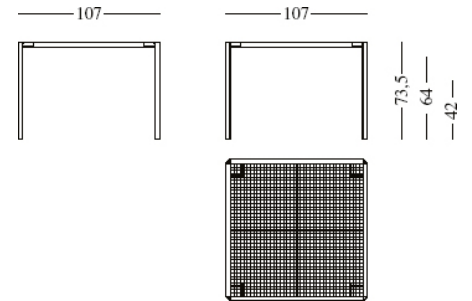

outdoor table 215 design Giandomenico Belotti

Square table 107x107 cm for outdoor use, with anthracite stove enamelled steel frame with galvanic treatment or brushed stainless steel and top in wired glass with black rubber edge or printed glass.