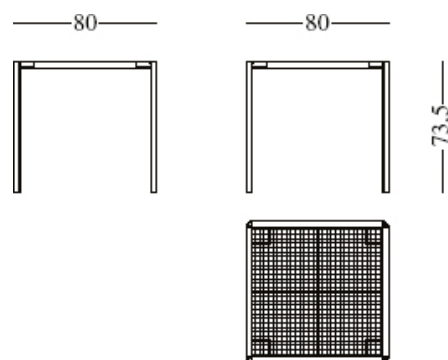

outdoor table 227 design Giandomenico Belotti

Square table 80x80x73,5h cm for outdoor use, with anthracite stove enamelled steel frame with galvanic treatment or brushed stainless steel and top in wired glass with black rubber edge or printed glass.