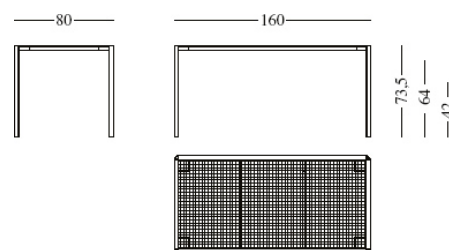

outdoor table 218 design Giandomenico Belotti