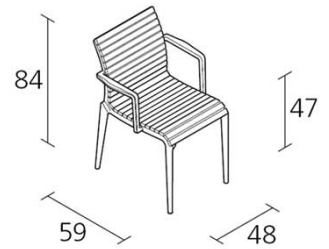

# teak chair 476 design Alberto Meda

Stacking chair with arms for outdoor use with structure in stove enamelled die-cast aluminium. Seat and back in teak lists.

## structure

alluminio verniciato - stove enamelled aluminium - Aluminium lackiert  
aluminium laqué - gelackt aluminium

A019

A026