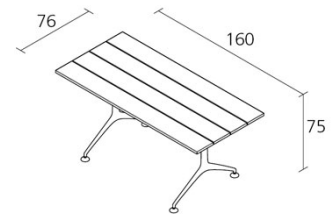

teak table 160 486_160 design Alberto Meda

Fixed table for outdoor use with structure made of stove enamelled die-cast aluminium elements. Top in teak lists made up of strips joined together (Finger Joint).