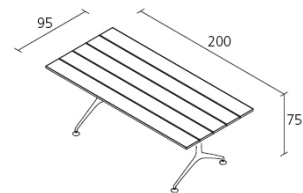

teak table 200 486_200 design Alberto Meda

Fixed table for outdoor use with structure made of stove enamelled die-cast aluminium elements. Top in teak lists made up of strips joined together (Finger Joint).