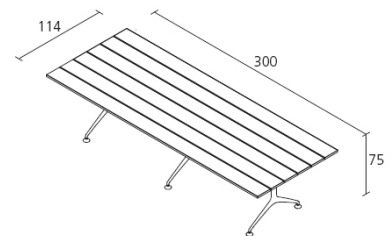

teak table 300 486_300 design Alberto Meda

Fixed table for outdoor use with structure made of stove enamelled die-cast aluminium elements. Top in teak lists made up of strips joined together (Finger Joint).