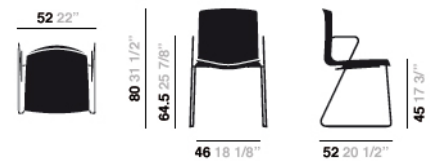

Catifa 46 - Technical sled Hard leather

Art. #0287

Base Finish

Chrome finish steel

Material: Hard leather grade 1

CU00033

Dimensions

* Files CAD 2D - 3D available for download at www.arper.it