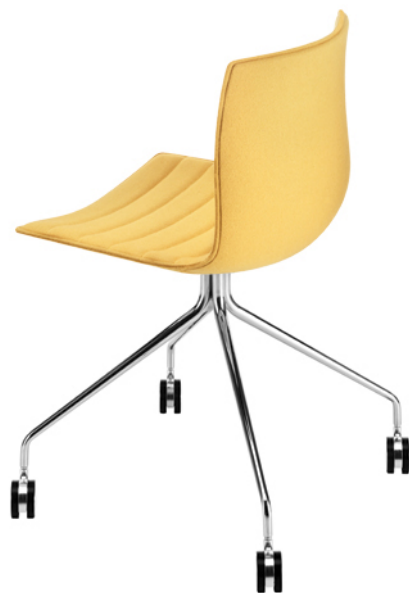

# Catifa 46 - Trestle fixed Upholstery

Art. #0275

## Base Finish

Chrome finish steel

## Material: Cava 3, Fabric

CA00124