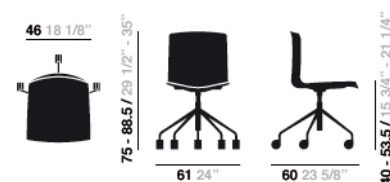

Catifa 46 - 5 ways swivel Front-face upholstery

Art. #0466

Base Finish

Chrome finish steel

Material: Polypropylene one color

PO00101

Dimensions

* Files CAD 2D - 3D available for download at www.arper.it

Accessories

No accessory selected

Image may not match specified finishes and colors

Certifications

Fire Retardant Test

Shipment Details

4  = 5  -Kg 53,84 / m³ 0,904
1  = 2  -Kg 15 / m³ 0,301

arper