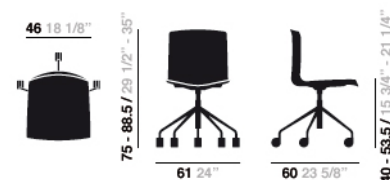

Catifa 46 - 5 ways swivel Wood

Art. #0291

Base Finish

Chrome finish steel

Material: Wood

LG00020

Dimensions

* Files CAD 2D - 3D available for download at www.arper.it

Accessories

No accessory selected

Image may not match specified finishes and colors

Certifications

Fire Retardant Test

Shipment Details

4 = 5 -Kg 44,3 / m³ 0,852
1 = 2 -Kg 11,78 / m³ 0,27

arper