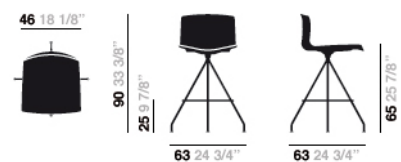

Catifa 46 - Bar stool

Wood

Art. #0492

Base Finish

Chrome finish steel

Material: Wood

LG00020

Dimensions