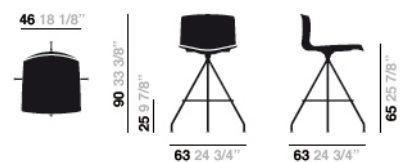

Catifa 46 - Counter stool

Hard leather

Art. #0490

Base Finish

Chrome finish steel

Material: Hard leather grade 1

CU00033

Dimensions