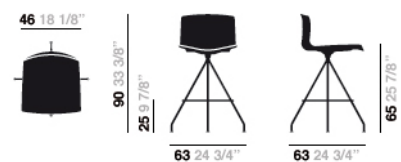

Dimensions

* Files CAD 2D - 3D available for download at www.arper.it

Accessories

No accessory selected

arper

Image may not match specified finishes and colors

Certifications

Resistance Test

EN 1728/2000 - EN 15373:2007 06.04.00 3°

Fire Retardant Test

Shipment Details

4 = 5 -Kg 52,74 / m³ 0,724
1 = 2 -Kg 13,76 / m³ 0,228

F +39 0422 791800

T +39 0422 7918

www.arper.com

Contact us for more information at sales@arper.com