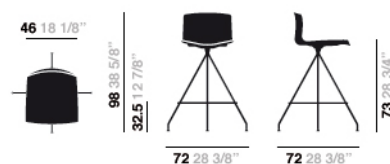

Catifa 46 - Bar stool

Hard leather

Art. #0489

Base Finish

Chrome finish steel

Material: Hard leather grade 1

CU00033

Dimensions