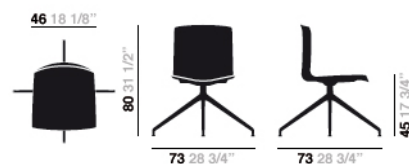

Catifa 46 - Trestle swivel Polypropylene

Art. #0368

Base Finish

Shiny aluminium

Material: Polypropylene one color

PO00101

Dimensions

* Files CAD 2D - 3D available for download at www.arper.it