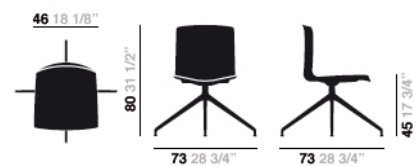

Catifa 46 - Trestle swivel Wood

Art. #0377

Base Finish

Shiny aluminium

Material: Wood

LG00020

Dimensions

* Files CAD 2D - 3D available for download at www.arper.it

Accessories

No accessory selected

Image may not match specified finishes and colors

Certifications

Fire Retardant Test

Shipment Details

1  = 2  -Kg 9,58 / m³ 0,243
4  = 2  -Kg 28,3 / m³ 0,348

arper