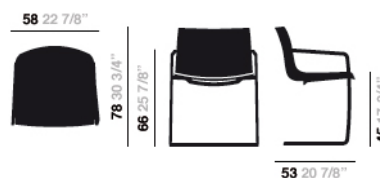

Dimensions

* Files CAD 2D - 3D available for download at www.arper.it

Accessories

No accessory selected

Image may not match specified finishes and colors

Fire Retardant Test

Shipment Details

1 = 2 -Kg 19,3 / m³ 0,282
4 = 2 -Kg 73,4 / m³ 0,788

arper

F +39 0422 791800

T +39 0422 7918

www.arper.com

Contact us for more information at sales@arper.com