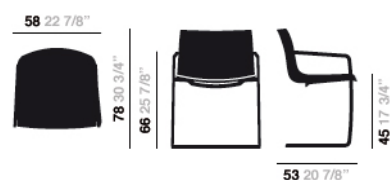

Catifa 53 - Cantilever Upholstery

Art. #2090

Base Finish

Chrome finish steel

Material: Cava 3, Fabric

CA00124

Dimensions

* Files CAD 2D - 3D available for download at www.arper.it