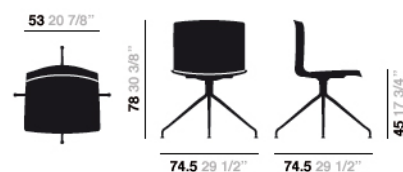

Catifa 53 - Trestle swivel Polypropylene

Art. #0207

Base Finish

Chrome finish steel

Material: Polypropylene one color

PO00101

Dimensions

* Files CAD 2D - 3D available for download at www.arper.it